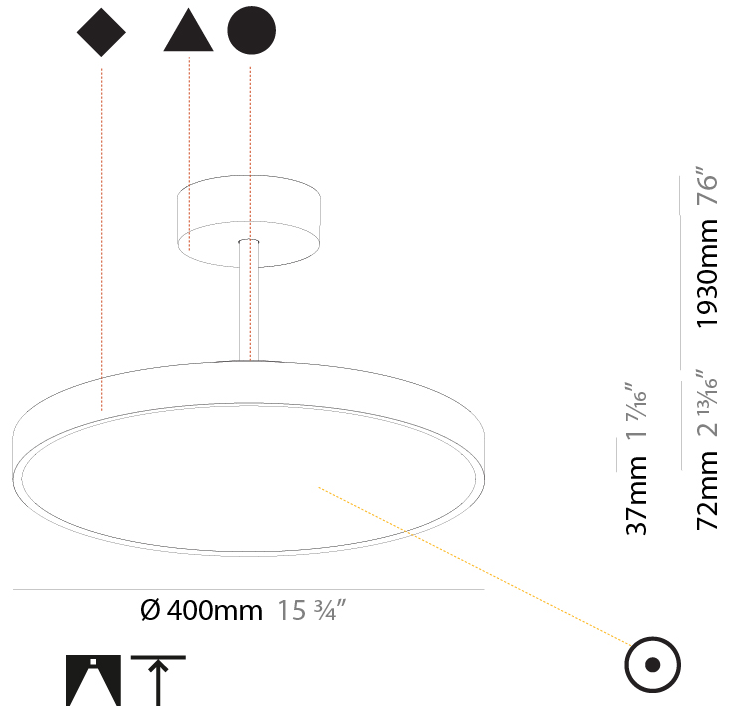

GENERAL

Series: Sign Diva Tube
Subseries: Sign Diva Tube
Brand: Prolicht
Division: Architectural
Mounting Type: Suspension
Mounting Location: Ceiling
Subcategory: Pendant

PHYSICAL

Shape: Round
Diameter (mm): 400
Diameter (in): 15 3/4
Height (mm): 72
Height (in): 2 13/16
Max. Overall Height (mm): 2002
Max. Overall Height (in): 78 13/16
Light Distribution: Direct
Weight (kg): 2.888
Weight (lbs): 6.366

Diffuser: [PMMA - Opal](#) / [Micro-Prism](#) / [Sparkling Secret](#) / [Vintage Industrial](#)

Fixture Finish: [SSR / BKV / CWI / CRY / HAB / UFT / ITA / RUA / FTG / MYG / LOD / PUS / FRO / FUP / KIA / POP / BLS / SPG / MEY / GOH / GUM / CHC / COM / ABZ / JAG / OBR / MOS / ROR](#)

Fixture Material: [Extruded Aluminum](#) / [Steel](#)

ELECTRICAL

Lamp Type: LED (Zhaga Standard)
Input Wattage (W): 17
Total Output Wattage (W): 16
Dimming: [Tri-Mode (Non-Dimming and Phase Dimming (120Vac only) and 0-10V Dimming)](#)
Driver Included: Yes
Driver Location: Integrated
Driver Type: Constant Current - Universal
Driver Class: Class 2
Input Voltage (V): 120 - 277
Constant Current (mA): 500

LED

Color Temperature (*K): [2700](#) / [3000](#) / [3500](#) / [4000](#)
Max. Delivered Lumen (lm): 1807 / 1943 / 1951 / 1991
Nominal Lumen (lm): 2250 / 2450 / 2430 / 2480
CRI: >90 CRI
Lamp Life (hrs): 50000

OPTICAL

RATINGS AND CERTIFICATIONS

Certified By: Certified for North American Standards
IP rating: IP20

A